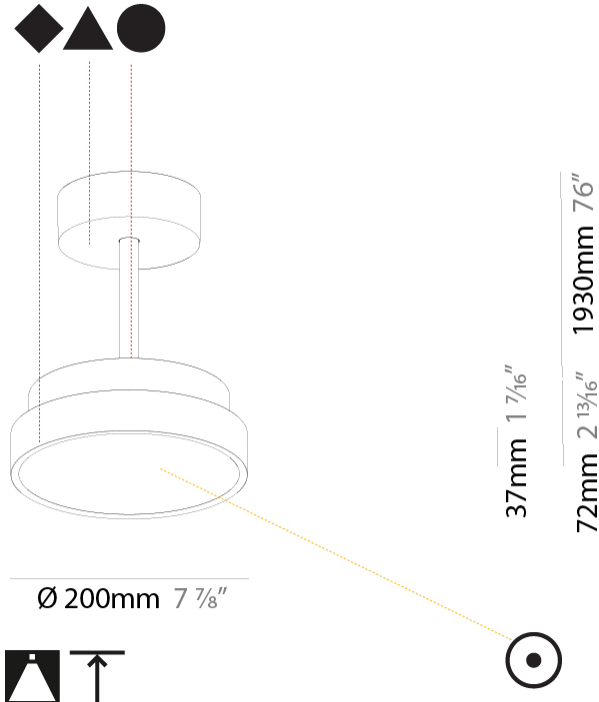

GENERAL

Series: Sign Diva Tube
Subseries: Sign Diva Tube
Brand: Prolicht
Division: Architectural
Mounting Type: Suspension
Mounting Location: Ceiling
Subcategory: Pendant

PHYSICAL

Shape: Round
Diameter (mm): 200
Diameter (in): 7 7/8
Height (mm): 72
Height (in): 2 13/16
Max. Overall Height (mm): 1972
Max. Overall Height (in): 77 5/8
Light Distribution: Direct
Weight (kg): 1.648
Weight (lbs): 3.633

Diffuser: PMMA - Opal / Micro-Prism / Sparkling Secret / Vintage Industrial

Fixture Finish: SSR / BKV / CWI / CRY / HAB / UFT / ITA / RUA / FTG / MYG / LOD / PUS / FRO / FUP / KIA / POP / BLS / SPG / MEY / GOH / GUM / CHC / COM / ABZ / JAG / OBR / MOS / ROR

Fixture Material: Extruded Aluminum / Steel

ELECTRICAL

Lamp Type: LED (Zhaga Standard)
Input Wattage (W): 10
Dimming: Tri-Mode (Non-Dimming and Phase Dimming (120Vac only) and 0-10V Dimming)
Driver Included: Yes
Driver Location: Integrated
Driver Type: Constant Current - Universal
Driver Class: Class 2
Input Voltage (V): 120 - 277
Constant Current (MA): 350

LED

Color Temperature (°K): 2700 / 3000 / 3500 / 4000
Max. Delivered Lumen (lm): 836 / 895 / 903 / 921
Nominal Lumen (lm): 1280 / 1370 / 1382 / 1410
CRI: >90 CRI
Lamp Life (hrs): 50000

OPTICAL

RATINGS AND CERTIFICATIONS

Certified By: Certified for North American Standards
IP rating: IP20

A